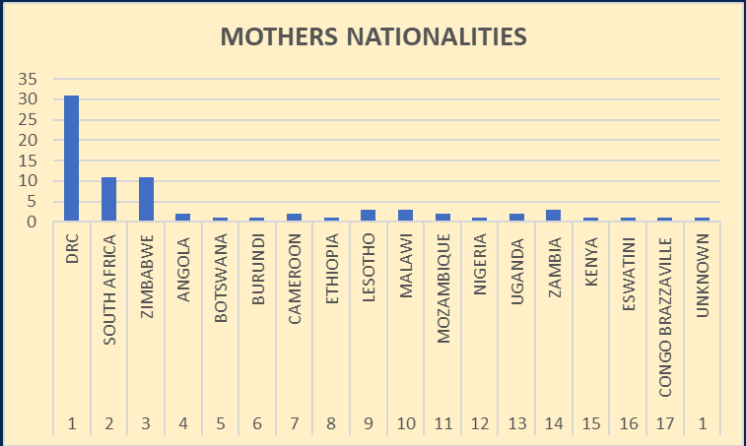

SAFE & SECURE ACCOMMODATION

Bienvenu Shelter provided accommodation to 160 Women and Children from 17 African Countries.