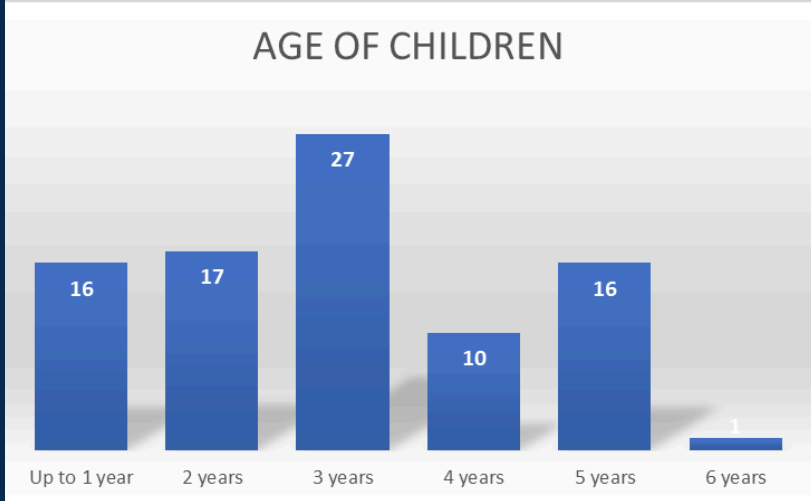

# BABY ROOM & CRECHE

45 children (0-3 years) were cared for in the Baby Room during the year.

Lovely Bears Creche enrolled 42 children (3 to 6 years). 10 children graduated and are ready to begin primary school.

A total of **87 children**, from 12 nationalities, enrolled in the educational programme. The higher numbers were from DRC, Ethiopia, South Africa and Zimbabwe.